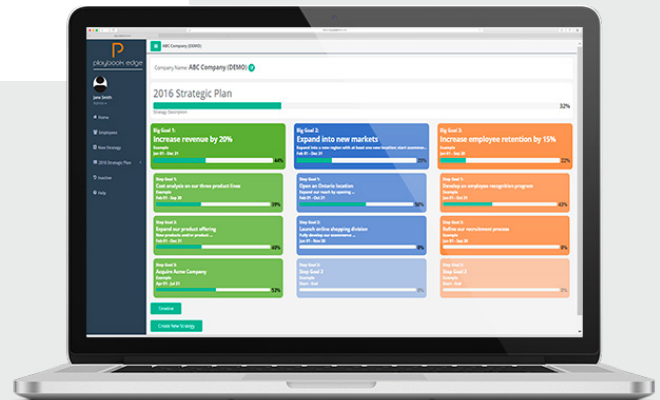

How it Works

One-day guided digital team workshop

- Review your organization's purpose
- Confront reality by looking at your organization's current state
- Establish your most important goals for success
- Remove road blocks to the execution of your strategy
- Set your rhythm of accountability to keep your plan on track

One-year subscription to Playbook Edge

- This is your online strategy execution tool
- Here you will track the progress of your plan live
- Here your team will be accountable to get things done

Strategy coach

- After your workshop, you'll have a one-hour call with your personal strategy coach
- Together we'll review your plan to ensure you are set up for success